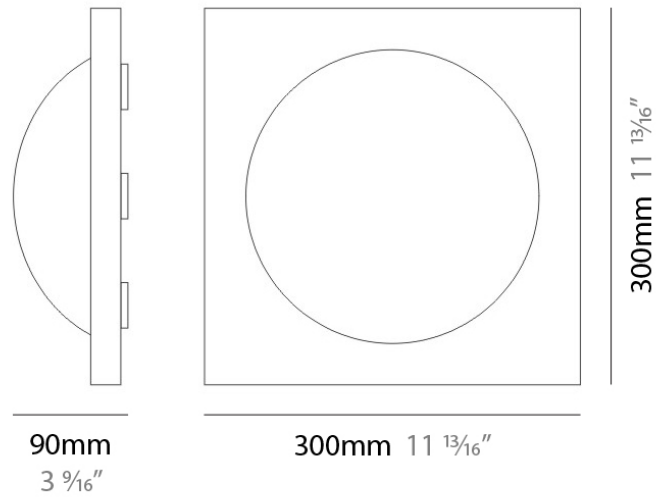

PROJECT
TYPE
NOTES
QUANTITY
DATE

DOME SURFACE

D23033

GENERAL

Series: Dome
Division: Design
Mounting Type: Surface
Mounting Location: Wall
Subcategory: Ambient

PHYSICAL

Shape: Square
Length (mm): 300
Length (in): 11 ¹³/₁₆"
Height (mm): 300
Height (in): 11 ¹³/₁₆"
Extension (mm): 90
Extension (in): 3 ⁹/₁₆"
Light Distribution: Omnidirectional
Weight (kg): 1.8
Weight (lbs): 4
Diffuser: Satin White Glass
Fixture Finish: SST
Fixture Material: Glass / Aluminum

ELECTRICAL

Number of Lamps: 1
Lamp Type: LED Retrofit
Lamp Shape: A19
Bulb Included: Bulb Not Included
Total Output Wattage (W): 15
Max. Wattage Per Lamp (W): 15
Lamp Base: E26
Dimming: Non-Dimmable
Input Voltage (V): 120

LED

OPTICAL

RATINGS AND CERTIFICATIONS

Certified By: CSA Certified to UL and CSA Standards
IP rating: IP20